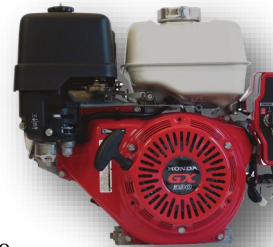

Tropical Plus Commander 290L

Stainless Steel Frame

Large Intercooler
12mm Cooling Tube

Available with:
HONDA 9.0 HP Gasoline
7.5 HP Electric Motor with 1 PH or 3 PH

Hyper Filter System
(5x bigger than Maxi Filter System)

Tropical Plus Commander 290L is fitted with Hour Meter.
This 3-Stage Compressor is ideal for filling between 30 to 50 tanks (80cf) per day.

Liters / Minute	290
Maximum Service Pressure	Final Safety Valve Service Pressure 232 bar / 3,364 psi
Number of Filling Hoses	2 (with availability for additional hoses with manifold)
Filtration Hyper Filter System	(5x bigger than Maxi Filter System)
Condensate Drain	3 Intermediate Separators with Manual Drain
Dual Lubrication	Oil Pump & Splash Lubrication
Dimensions (LxWxH)	122 x 61x 64 cm
Weight	125 kg / 275.5 lbs (approx.)